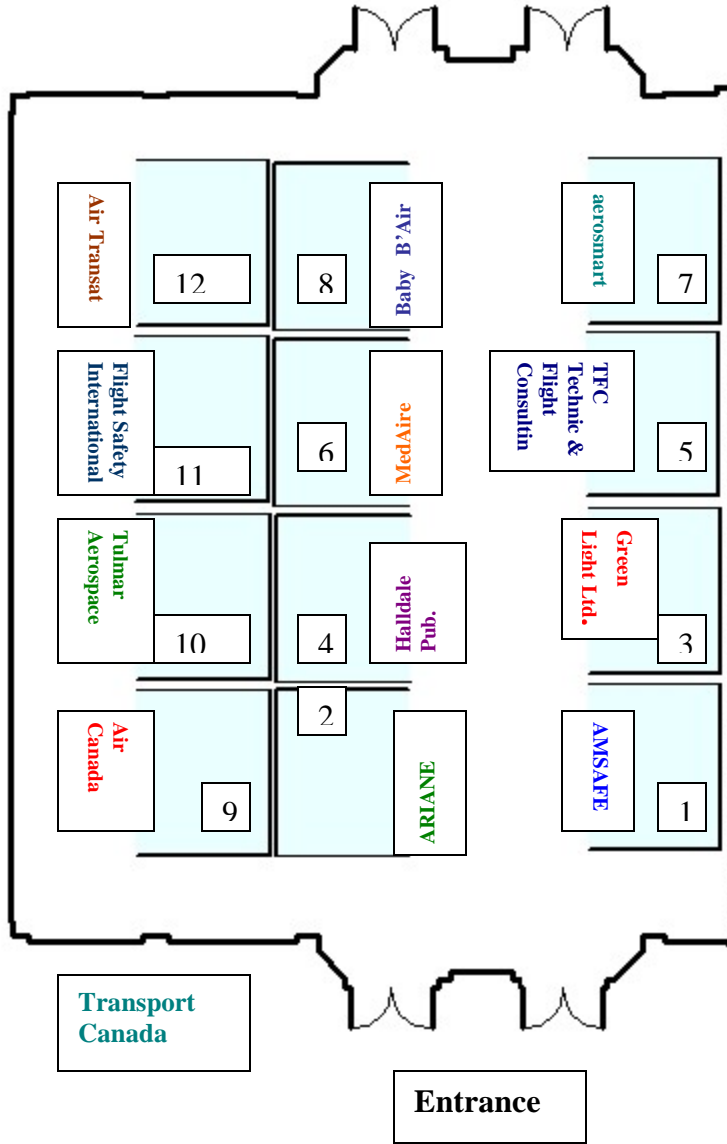

Grand Salon C

**Booths are:
10 ft. wide
&
8 ft. deep**

**1 Table
2 Chairs
1 Waste
Basket
Included**